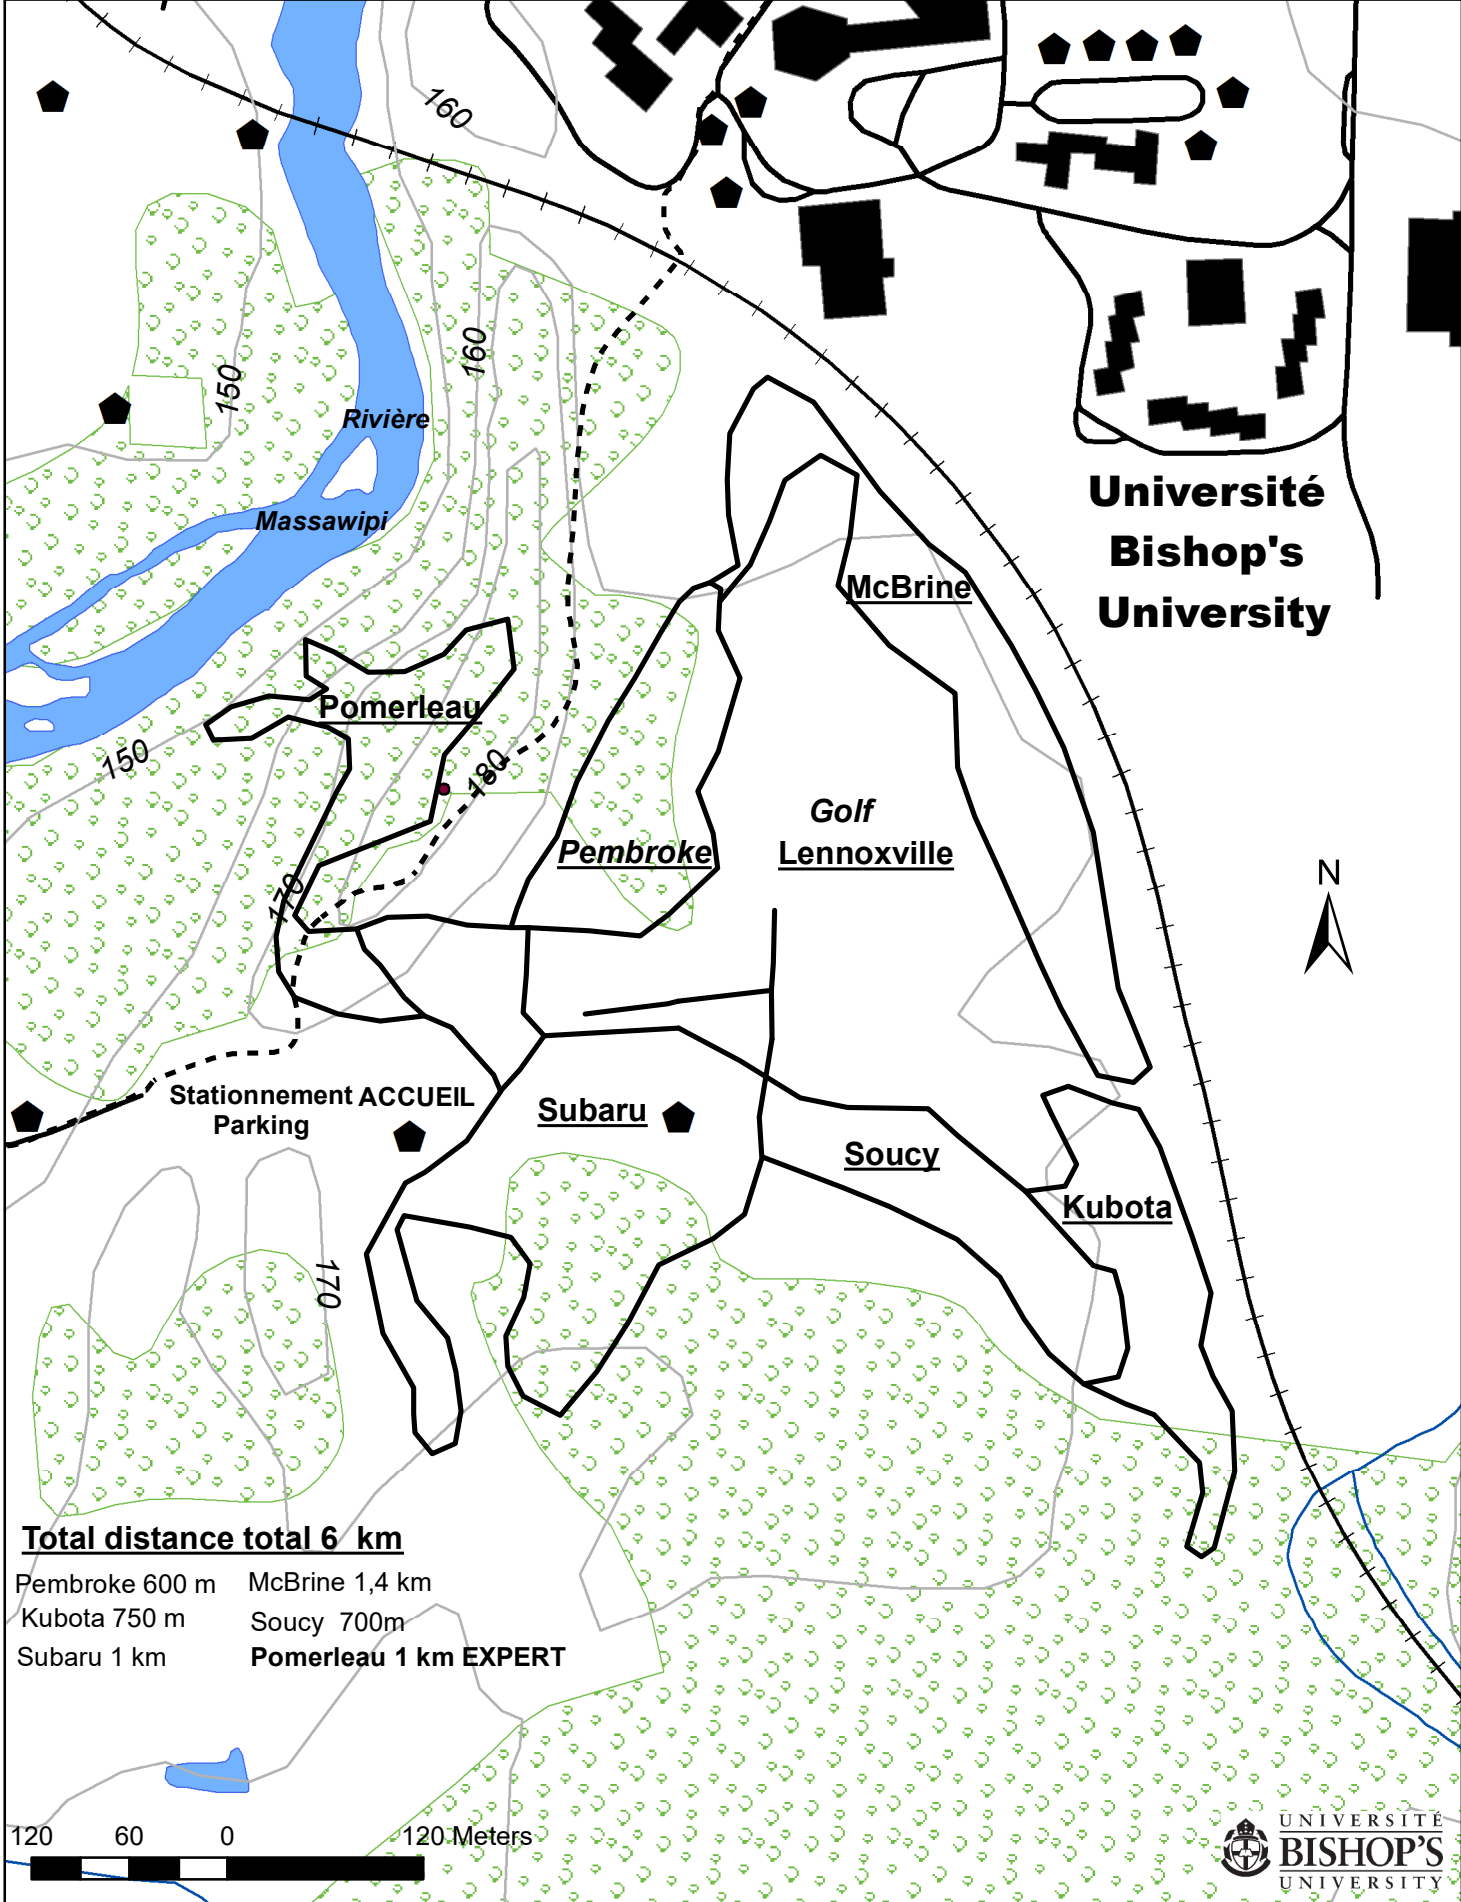

Sentiers de ski de fond Bishop's Cross Country Ski Trails

Total distance total 6 km

- Pembroke 600 m
- Kubota 750 m
- Subaru 1 km
- McBrine 1,4 km
- Soucy 700m
- Pomerleau 1 km EXPERT**